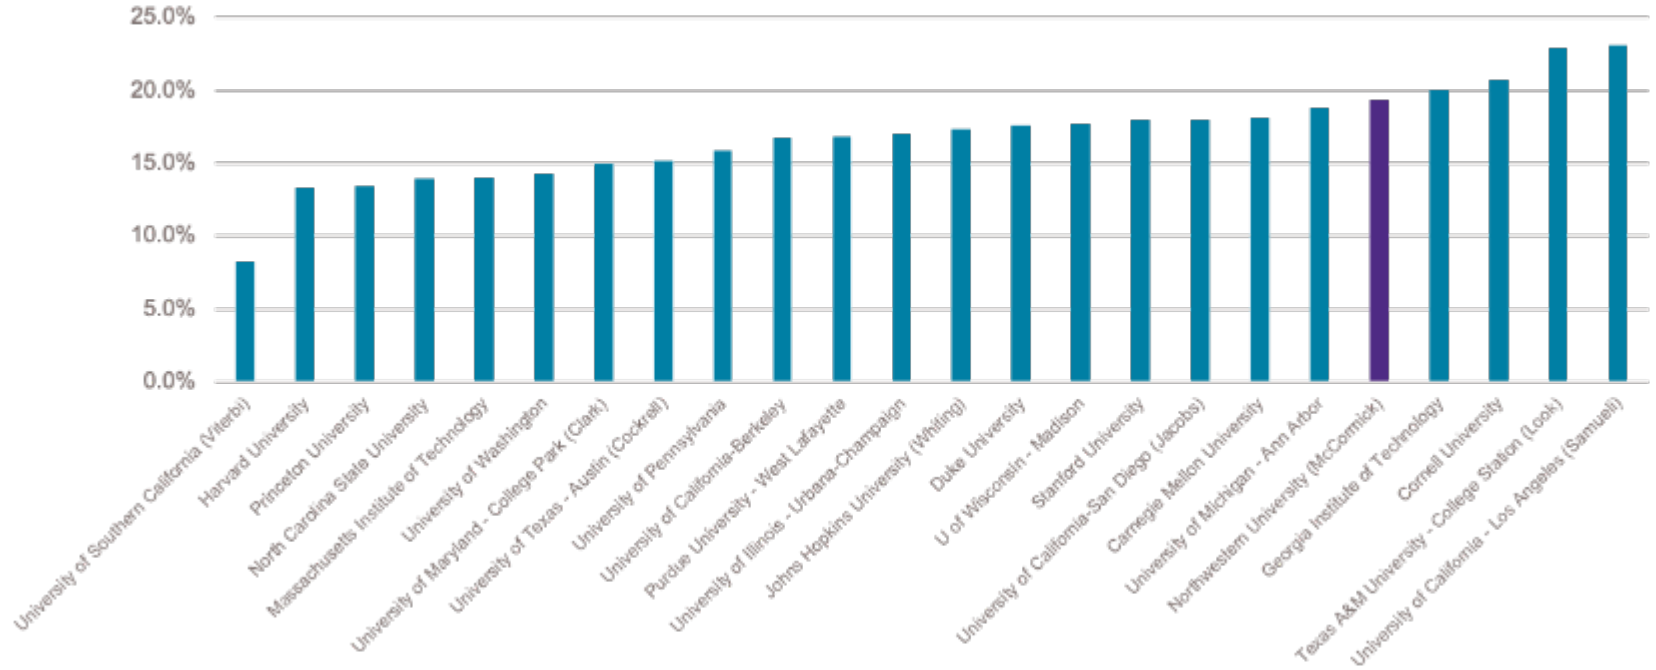

PhD Domestic URM Students (Top 25)