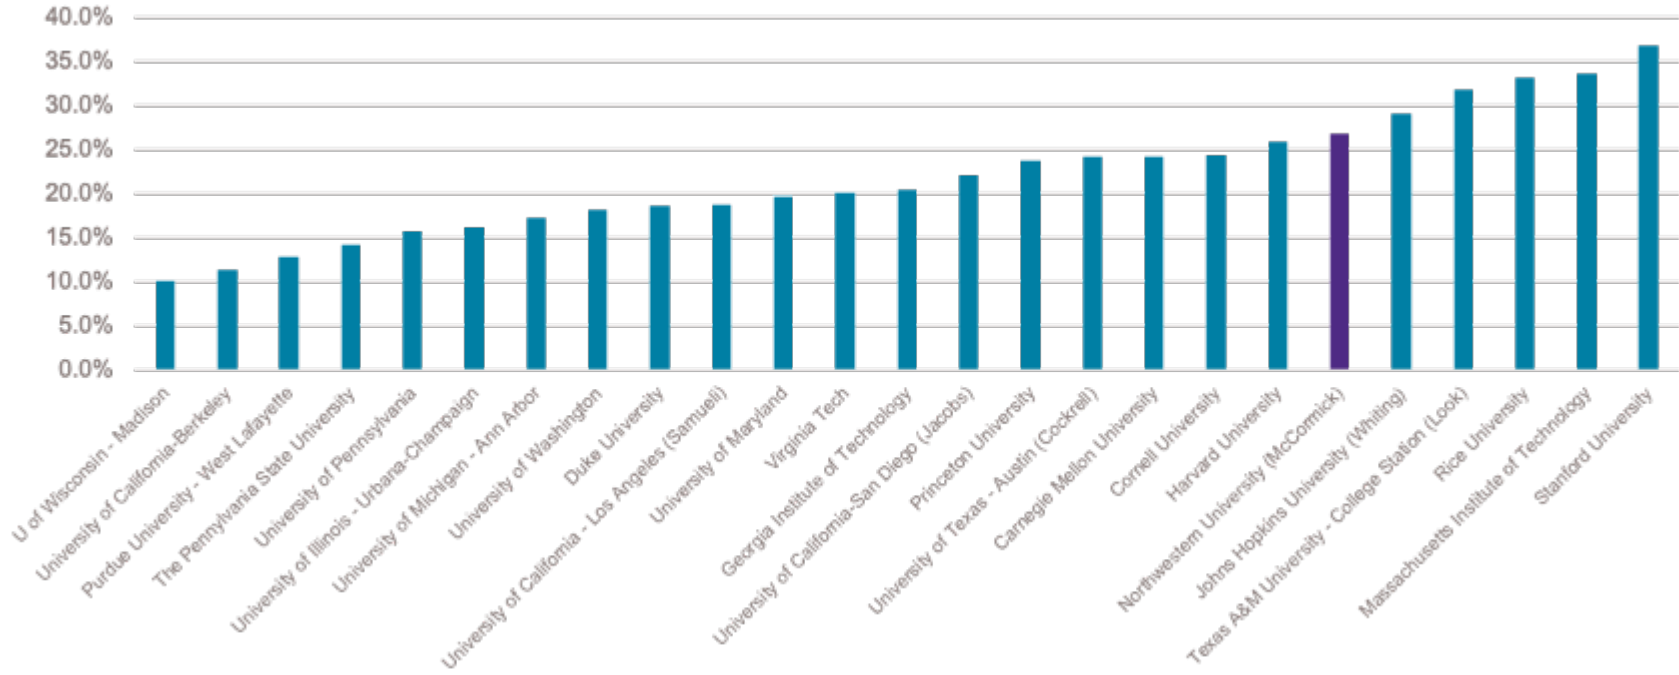

Undergraduate Student Data Fall 2019

Domestic URM UG Students (Top 25)

Female Undergraduate Students (Top 25)

International Undergrads (Top 25)

MS STUDENT DATA FALL 2019

MS Female Students in the Top 25

Domestic URM MS (Top 25)

International MS (Top 25)

PhD Student Data Fall 2019

PhD Domestic URM Students (Top 25)

Female PhD Students in the Top 25

International Students in the Top 25