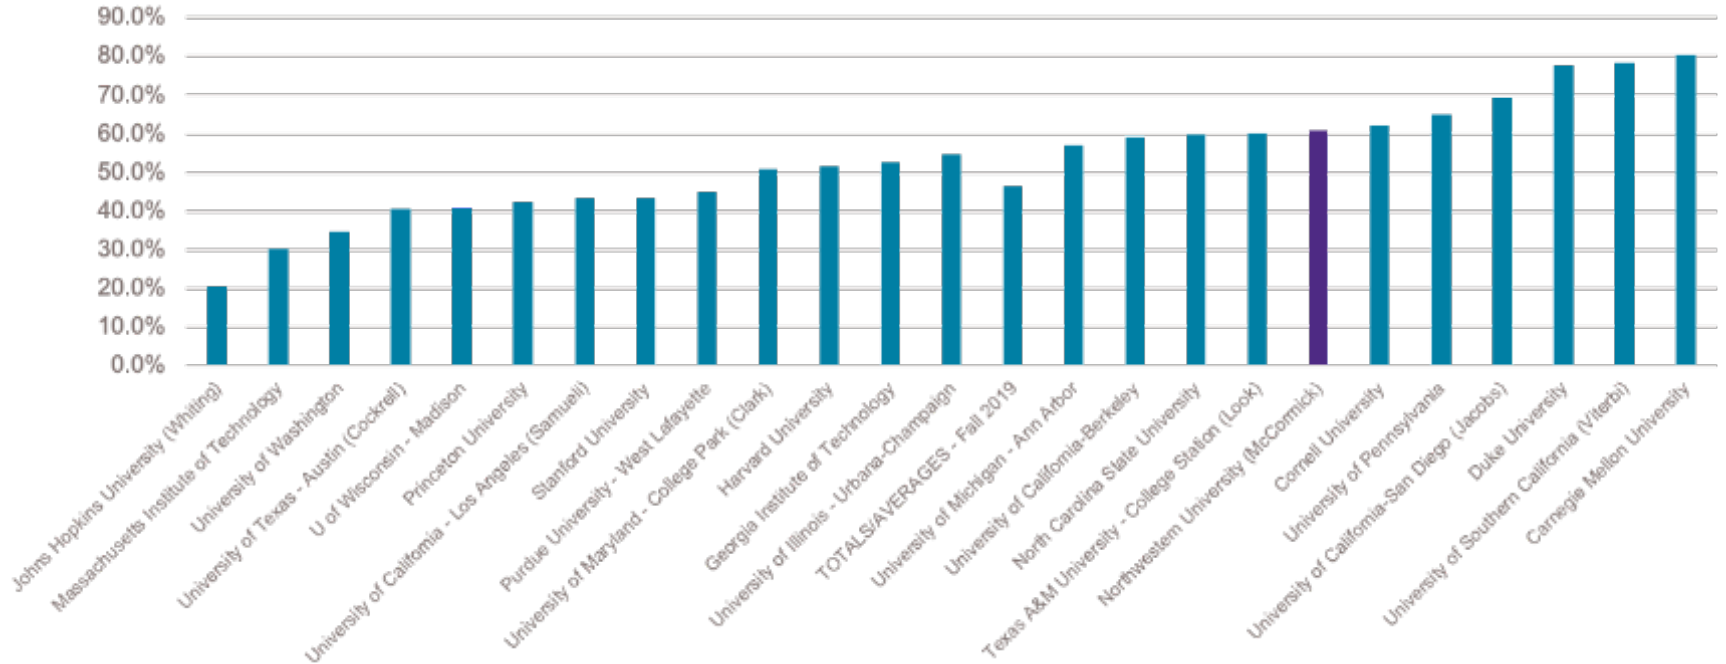

International MS (Top 25)