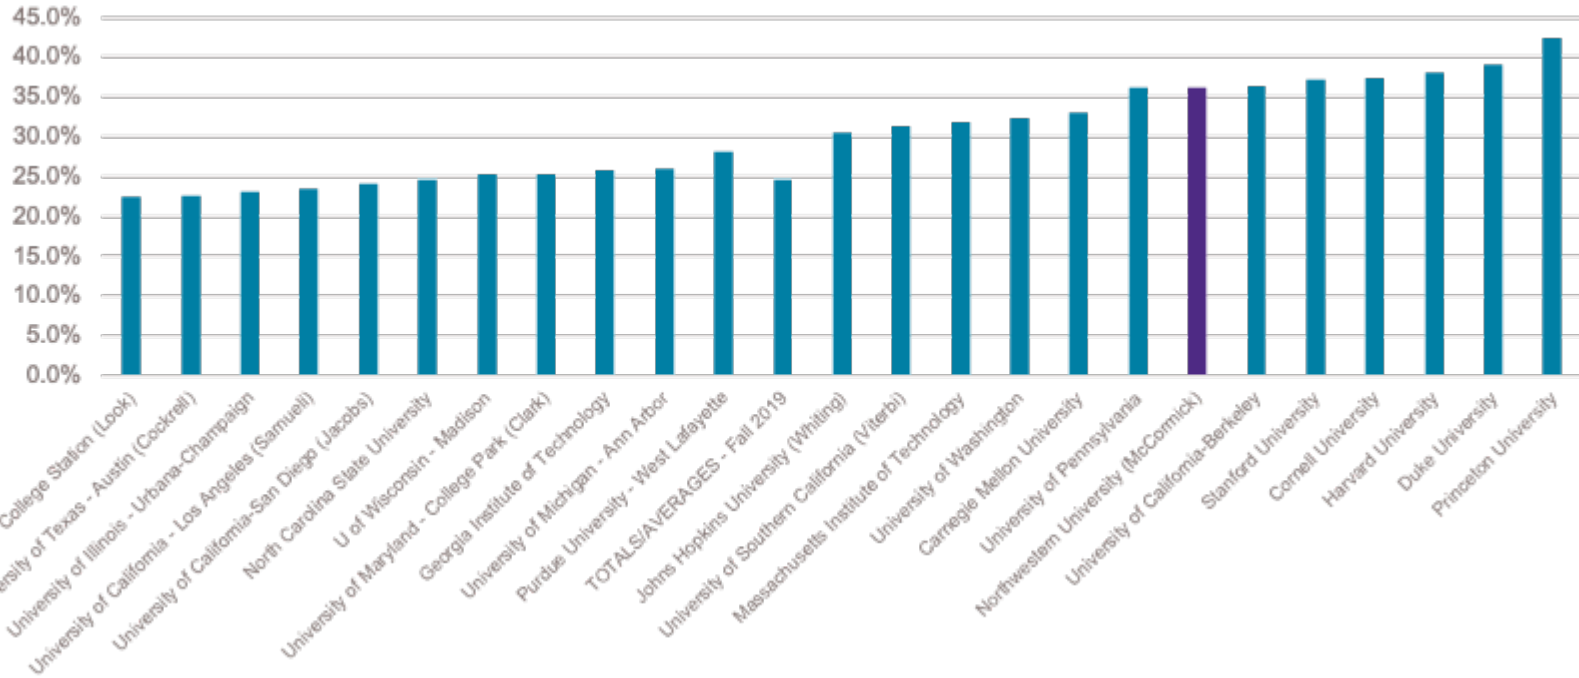

Undergraduate Student Data Fall 2019

Domestic URM UG Students (Top 25)

Female Undergraduate Students (Top 25)

International Undergrads (Top 25)

MS STUDENT DATA FALL 2019

MS Female Students in the Top 25

Domestic URM MS (Top 25)

International MS (Top 25)

PhD Student Data Fall 2019

PhD Domestic URM Students (Top 25)

Female PhD Students in the Top 25

International Students in the Top 25