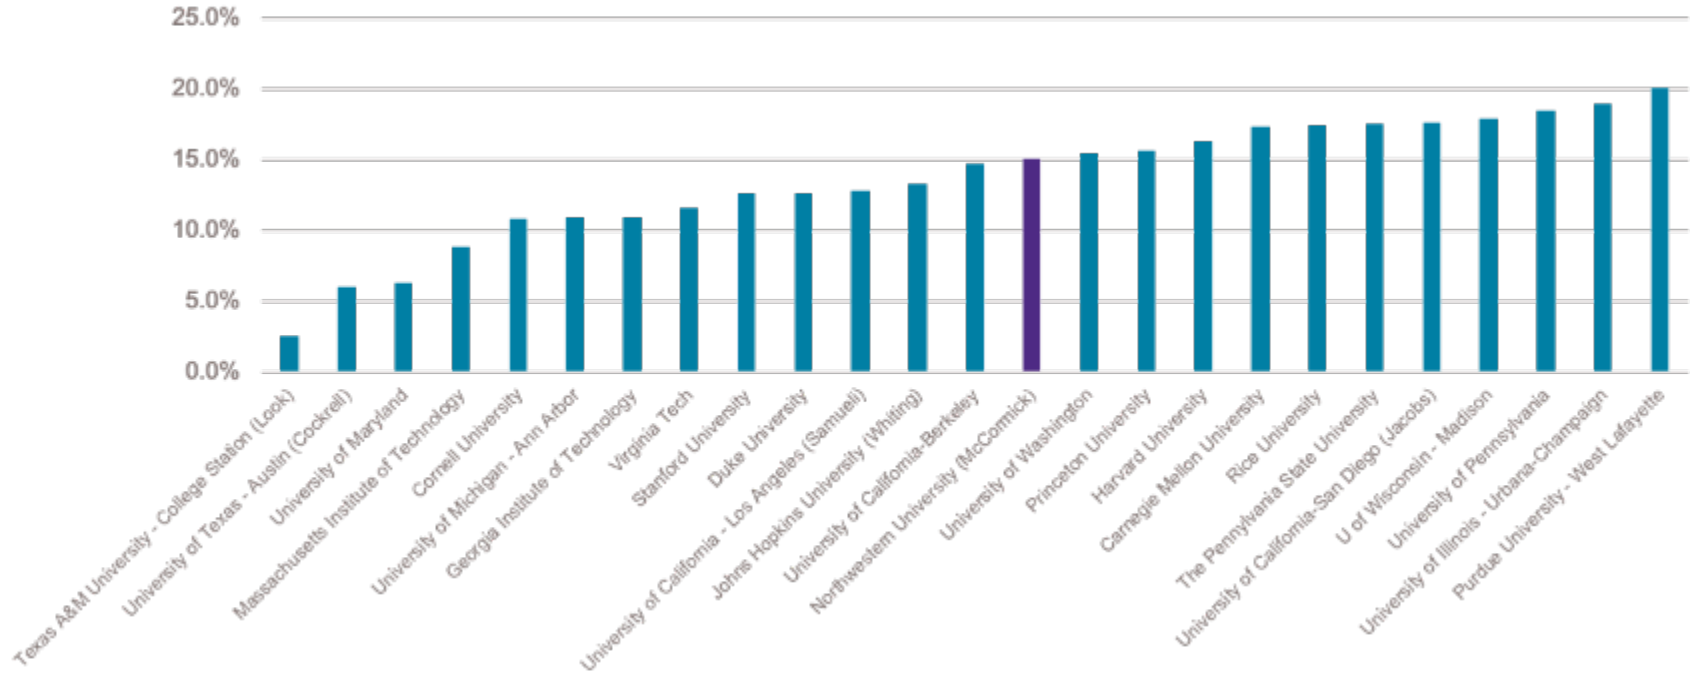

Undergraduate Student Data Fall 2019

Domestic URM UG Students (Top 25)

Female Undergraduate Students (Top 25)

International Undergrads (Top 25)

MS STUDENT DATA FALL 2019

MS Female Students in the Top 25

Domestic URM MS (Top 25)