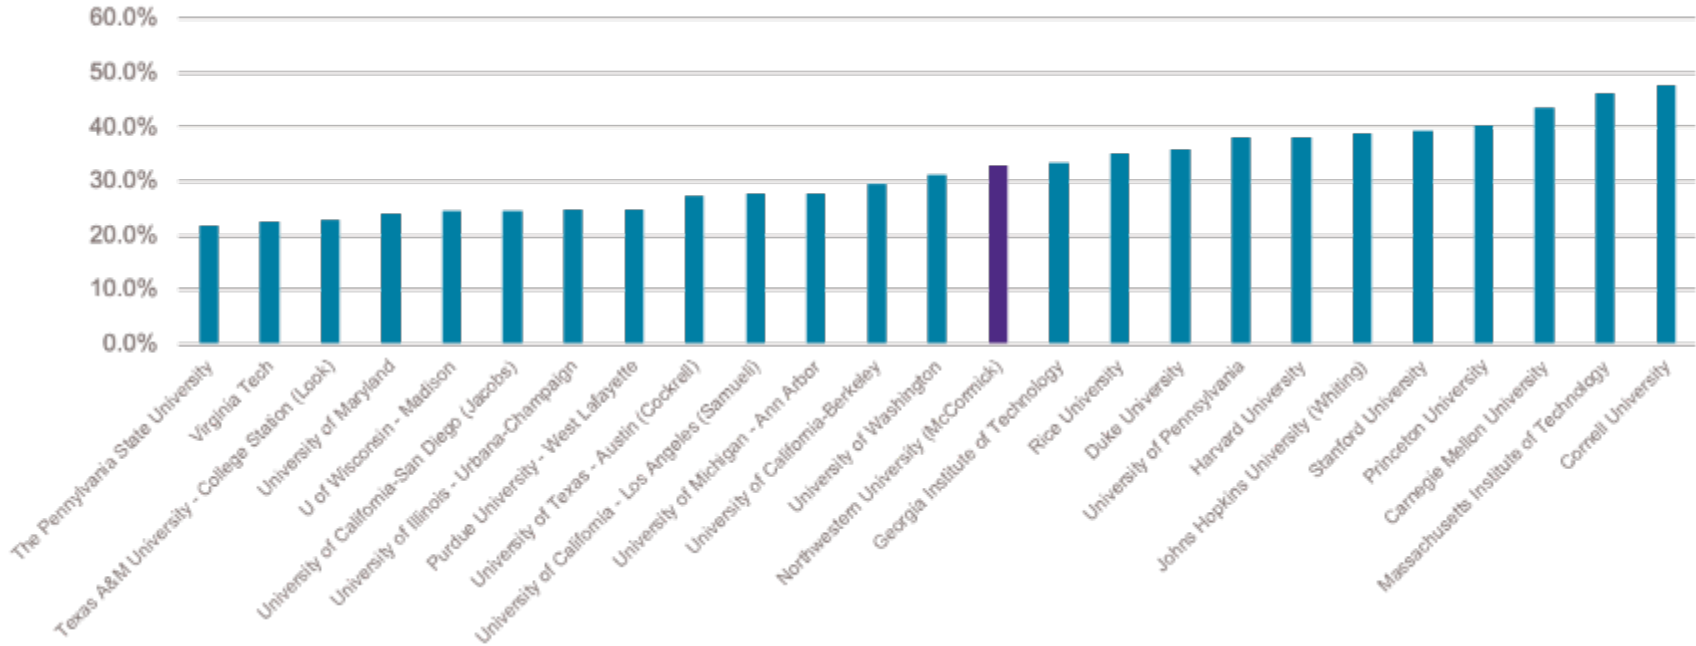

Undergraduate Student Data Fall 2019

Domestic URM UG Students (Top 25)

Female Undergraduate Students (Top 25)

International Undergrads (Top 25)

MS STUDENT DATA FALL 2019

MS Female Students in the Top 25

Domestic URM MS (Top 25)