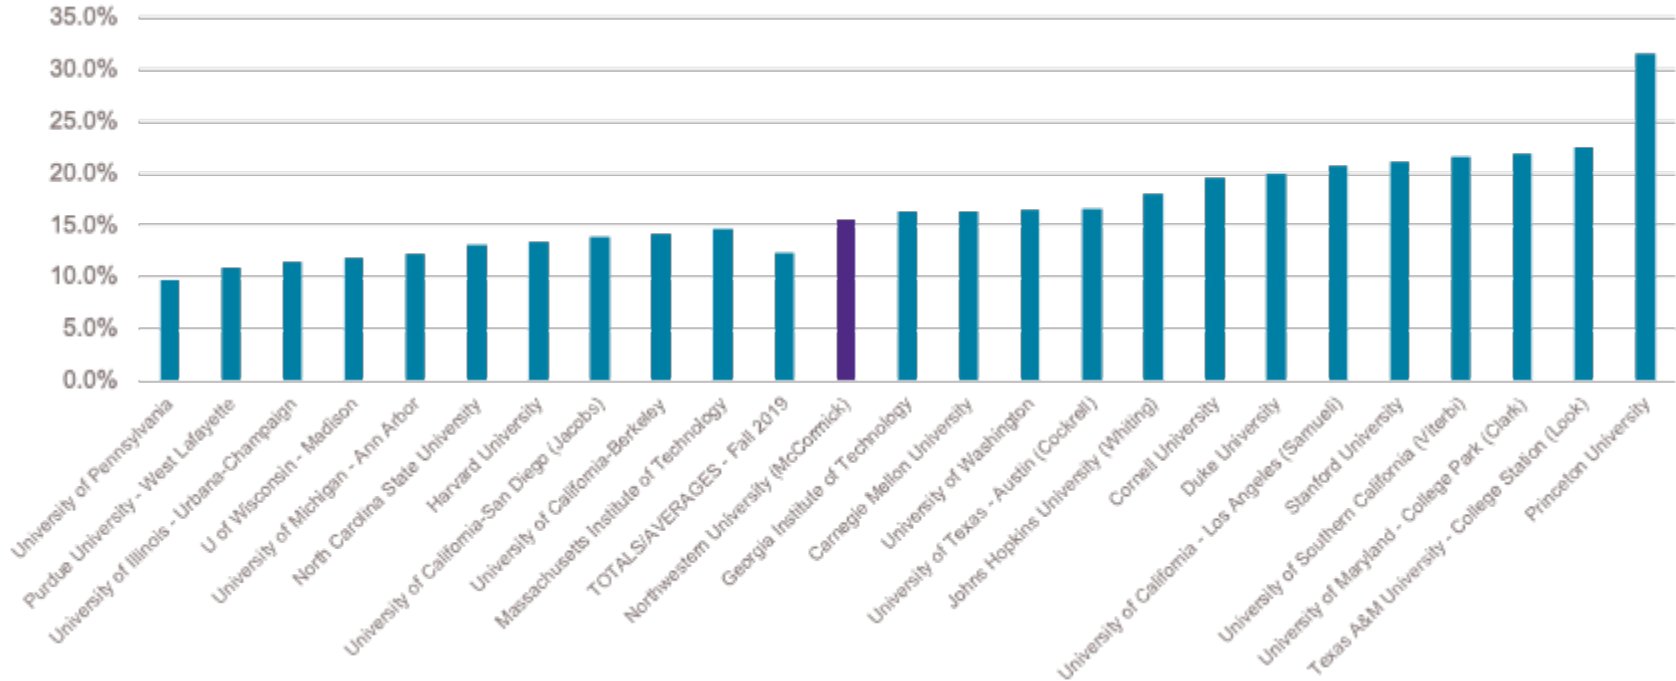

Undergraduate Student Data Fall 2019

Domestic URM UG Students (Top 25)

Female Undergraduate Students (Top 25)

International Undergrads (Top 25)

MS STUDENT DATA FALL 2019

MS Female Students in the Top 25

Domestic URM MS (Top 25)